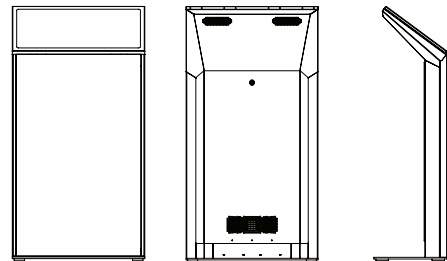

Product specification

Screen size	546 mm/21,5"
Screen active area	476.6 x 268.1 mm/18.8 x 10.6"
Screen type	Projected Capacitive
Display brightness	225 nits
Screen resolution	1920 x 1080 px
Touch response time	5 ms
Contrast ratio	1000:1
Viewing angle	(H/V) 178/160°
Life cycle	50 000 hours
Input video format	HDMI, VGA, Displayport
Touch screen connector	USB
System operation	24/7/365
Screen orientation	Landscape
Screen side	Single
Operating temperature	0° to 40°. Storage -20° to 60°
Environment humidity	20% to 80 %; Storage 10% to 95%
Hardware protection	Active cooling with dust protection
Enclosure material	High quality welded steel
Vac supply	AC 230 V, 50/60 Hz
Power consumption	20W. Sleep 1,5 W
Simultaneous touch points	10
Multimedia player / PC	Available upon request
Height	1223 mm/48.15"
Width	569 mm/22.4"
Depth	350 mm/13.78"
Weight	(product) 35 kg/77 lbs
Weight	(packaging) 20 kg/44 lbs
Weight (total)	55 kg/121 lbs

Interaktiv Kiosk 32"

Product specification

Screen size	813 mm/21,5"
Screen type	Projected Capacitive
Display brightness	225 nits
Screen resolution	1920 x 1080 px
Touch response time	5 ms
Contrast ratio	1000:1
Viewing angle	(H/V) 178/160°
Life cycle	50 000 hours
Input video format	HDMI, VGA, Displayport
Touch screen connector	USB
System operation	24/7/365
Screen orientation	Landscape
Screen side	Single
Operating temperature	0° to 40°. Storage -20° to 60°
Environment humidity	20% to 80 %; Storage 10% to 95%
Hardware protection	Active cooling with dust protection
Enclosure material	High quality welded steel
Vac supply	AC 230 V, 50/60 Hz
Power consumption	42W. Sleep 1,5 W
Simultaneous touch points	10
Multimedia player / PC	Available upon request
Height	1223 mm/48.15"
Width	800 mm/31.5"
Depth	600 mm/23.6"
Weight	(product) 76 kg/168 lbs

Storlek och vikt för Case

- Längd: 122,3 cm
- Bredd: 52,3 cm (64,3 cm för 22")
- Höjd: 49,1 cm
- Vikt: 25 kg (30 kg för 22")