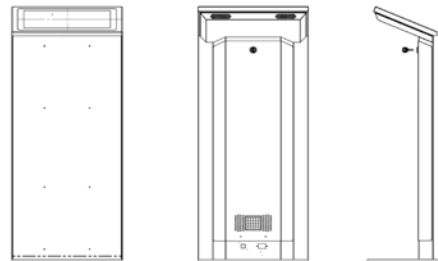

Product specification

Screen size	396 mm / 15.6 inches
Screen active area	344.23 x 193.54 mm / 13.55 x 7.62 inches
Screen type	Projected Capacitive
Display brightness	270 nits
Screen resolution	1366 x 768 px
Touch response time	10 ms
Contrast ratio	500:1
Viewing angle	(H/V) 80°/160°
Life cycle	50'000 hours
Input video format	Analog VGA and DisplayPort
Touch screen connector	USB
System operation	24/7/365
Screen orientation	Landscape
Screen side	Single
Operating temperature	0° to 40°; Storage -20° to 60°
Environment humidity	20% to 80%; Storage 10% to 95%
Hardware protection	Active cooling with dust protection
Enclosure material	Steel
Vac supply	12 VDC +/- 5%
Power consumption	15 W; Sleep 1.5W
Simultaneous touch points	10
Multimedia player / PC	Available upon request
Height	1128 mm/44"
Width	442 mm/17.4"
Depth	300 mm/11.8"

Adders Touch Screen Kiosk är en fristående interaktiv multimedia-station för butik och offentliga miljöer.

Med ett robust hölje i stål, touchskärm under skyddande glasskiva och aktiv kylning, så är enheten skyddad från värme och stöld. Den minimalistiska designen gör Adder Kiosk perfekt för placering i butiker, showroom, köpcentrum, hotell eller mässor. Frontpanelen är konstruerad för att kompletteras med en lätt utbytbar magnetvepa. Finns med skärmstorlekarna 15", 22" och 32".