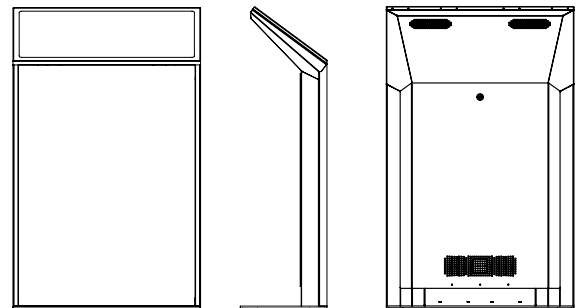

Product specification

Screen size	813 mm/21,5"
Screen type	Projected Capacitive
Display brightness	225 nits
Screen resolution	1920 x 1080 px
Touch response time	5 ms
Contrast ratio	1000:1
Viewing angle	(H/V) 178/160°
Life cycle	50 000 hours
Input video format	HDMI, VGA, Displayport
Touch screen connector	USB
System operation	24/7/365
Screen orientation	Landscape
Screen side	Single
Operating temperature	0° to 40°. Storage -20° to 60°
Environment humidity	20% to 80 %; Storage 10% to 95%
Hardware protection	Active cooling with dust protection
Enclosure material	High quality welded steel
Vac supply	AC 230 V, 50/60 Hz
Power consumption	42W. Sleep 1,5 W
Simultaneous touch points	10
Multimedia player / PC	Available upon request
Height	1223 mm/48.15"
Width	800 mm/31.5"
Depth	600 mm/23.6"
Weight	(product) 76 kg/168 lbs

Adder Interaktiva Kiosk är en fristående interaktiv multimedia-station för butik och offentliga miljöer.

Med ett robust hölje i stål, touchskärm under skyddande glasskiva och aktiv kylning, så är enheten skyddad från värme och stöld. Den minimalistiska designen gör Adder Kiosk perfekt för placering i butiker, showroom, köpcentrum, hotell eller mässor. Frontpanelen är konstruerad för att kompletteras med en lätt utbytbar magnetvepa. Finns med skärmstorlekarna 15", 22" och 32".